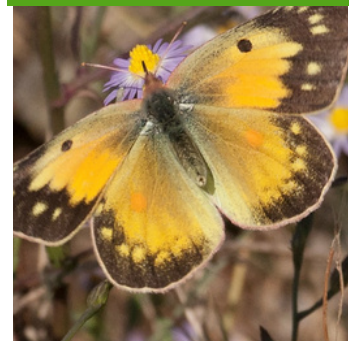

Meadow Fritillary

Monarch

Northern Broken-Dash

Orange Sulphur

Pearl Crescent

Peck's Skipper

Red Admiral

Red-Spotted Purple

Silver-Spotted Skipper

Tawny-Edged Skipper

Viceroy