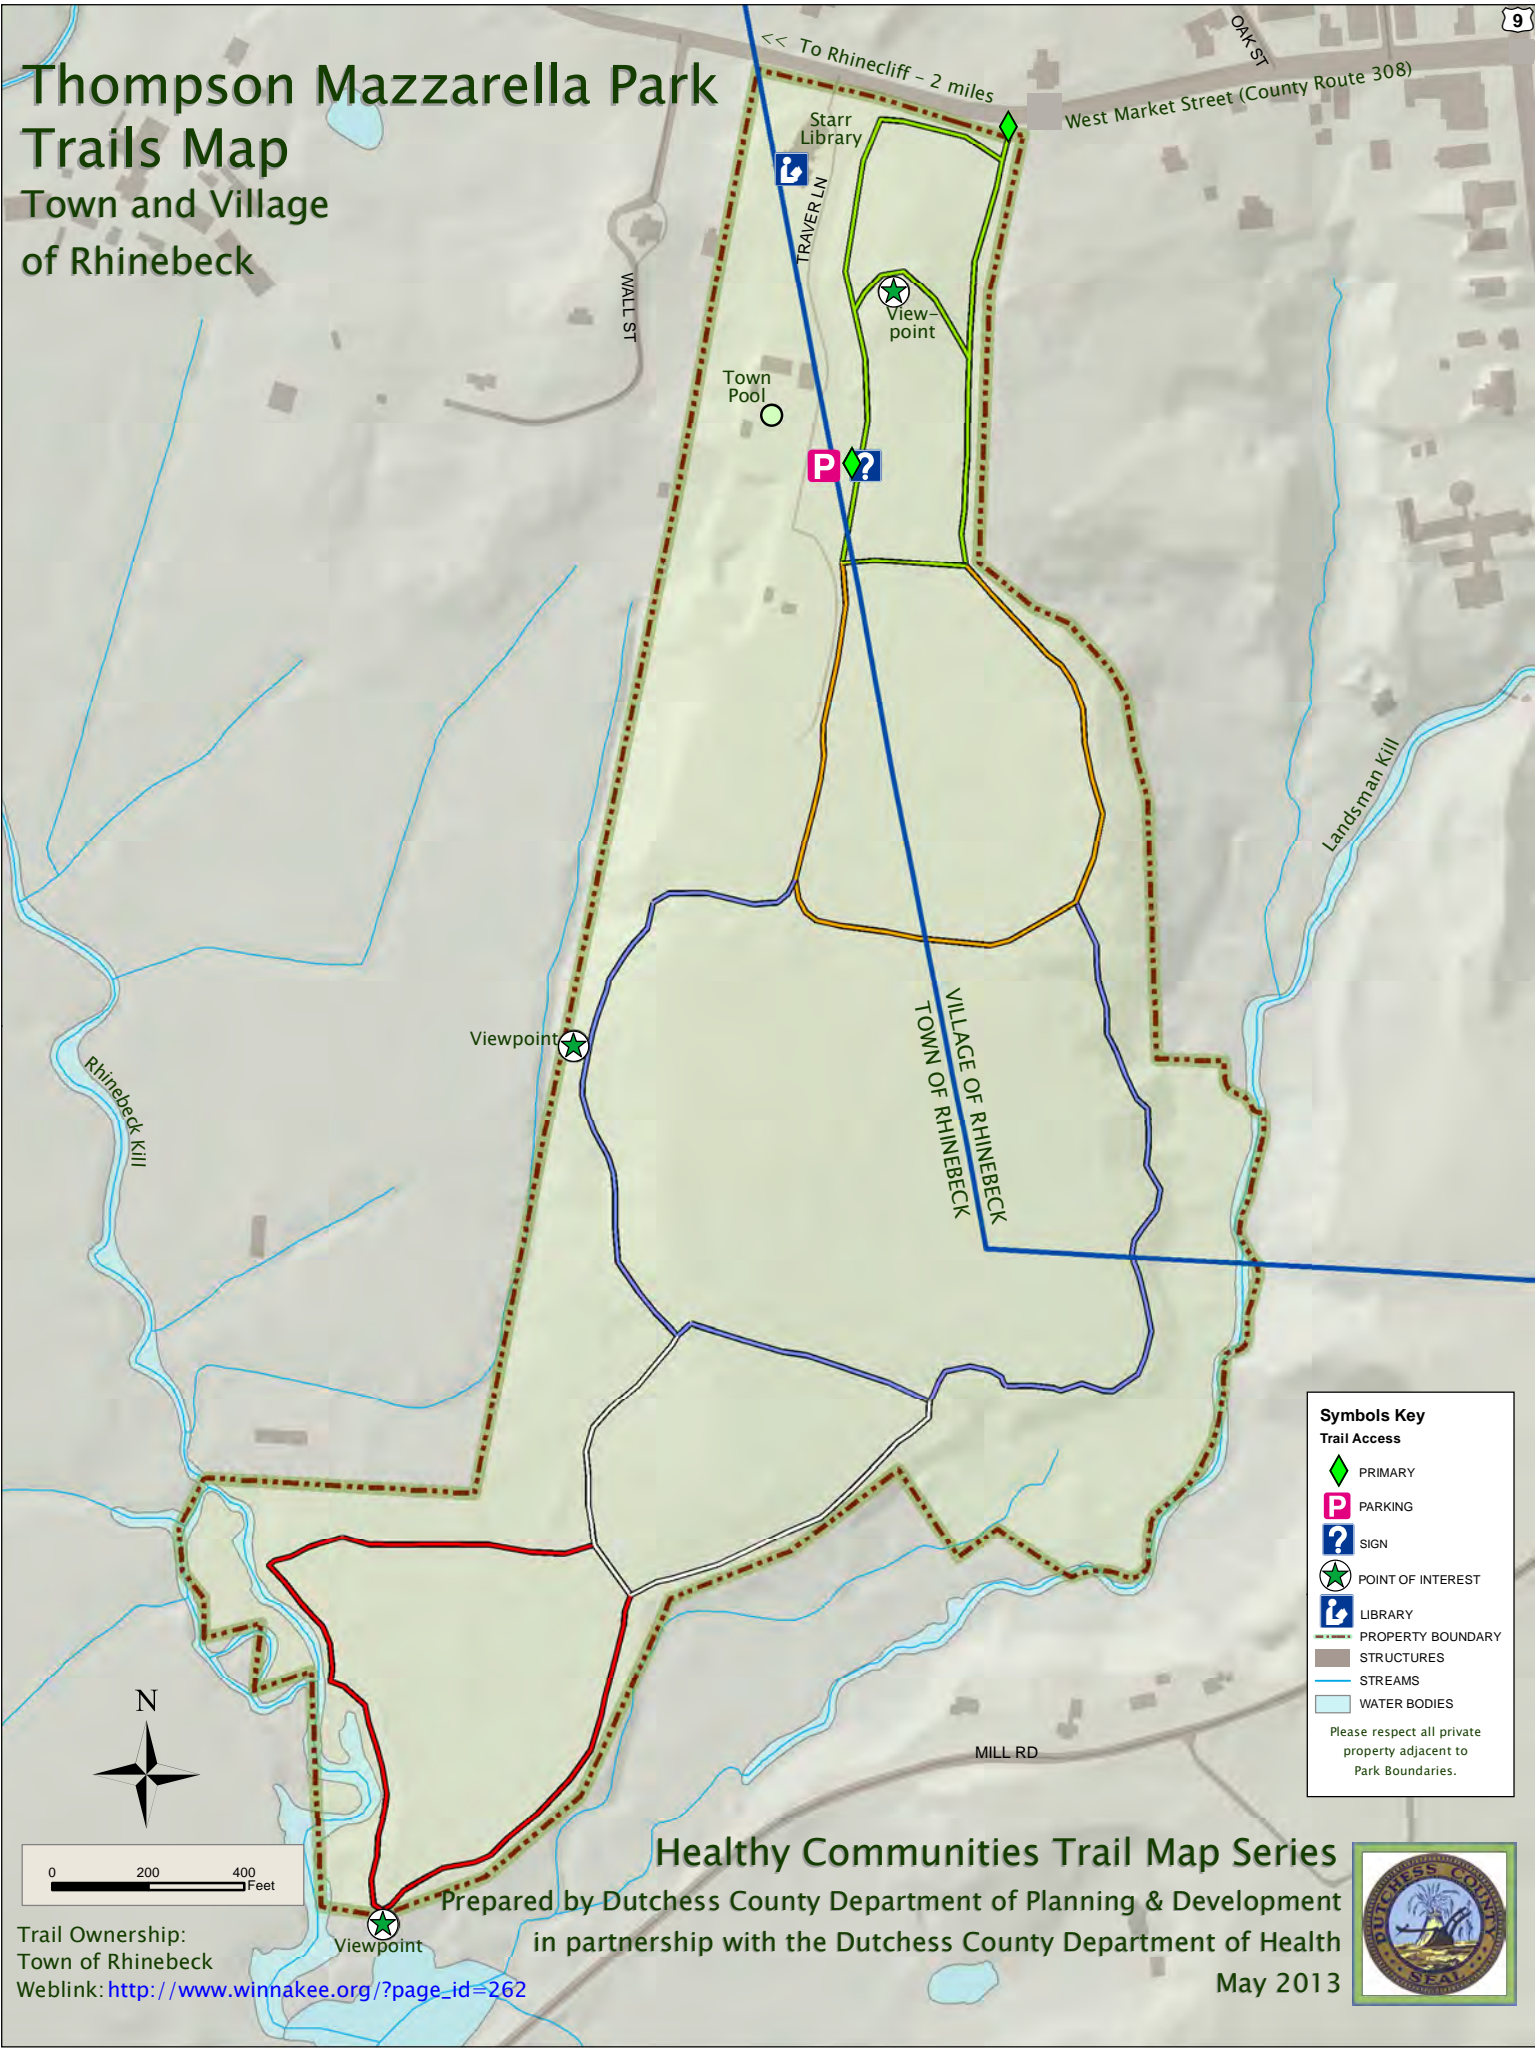

Thompson Mazzarella Park Trails Map

Town and Village of Rhinebeck

Symbols Key

Trail Access

- PRIMARY
- PARKING
- SIGN
- POINT OF INTEREST
- LIBRARY
- PROPERTY BOUNDARY
- STRUCTURES
- STREAMS
- WATER BODIES

Please respect all private property adjacent to Park Boundaries.

Healthy Communities Trail Map Series

Prepared by Dutchess County Department of Planning & Development
in partnership with the Dutchess County Department of Health